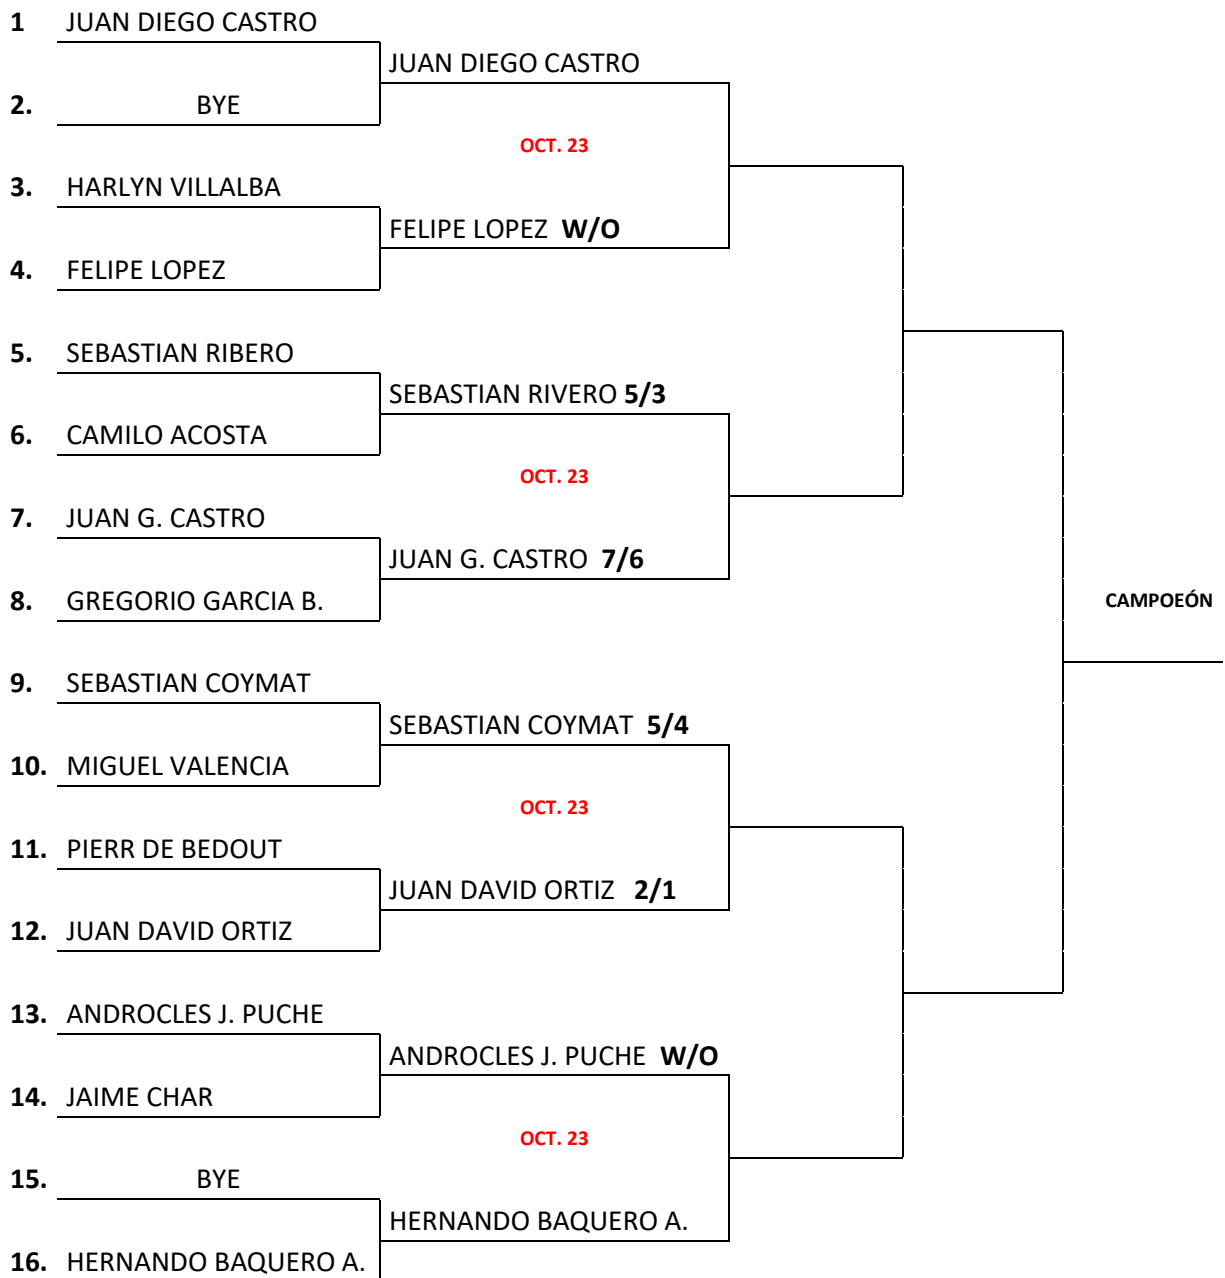

CAMPEONATO INTERNO INDIVIDUAL "MATCH PLAY 2021"

PRIMERA CATEGORIA