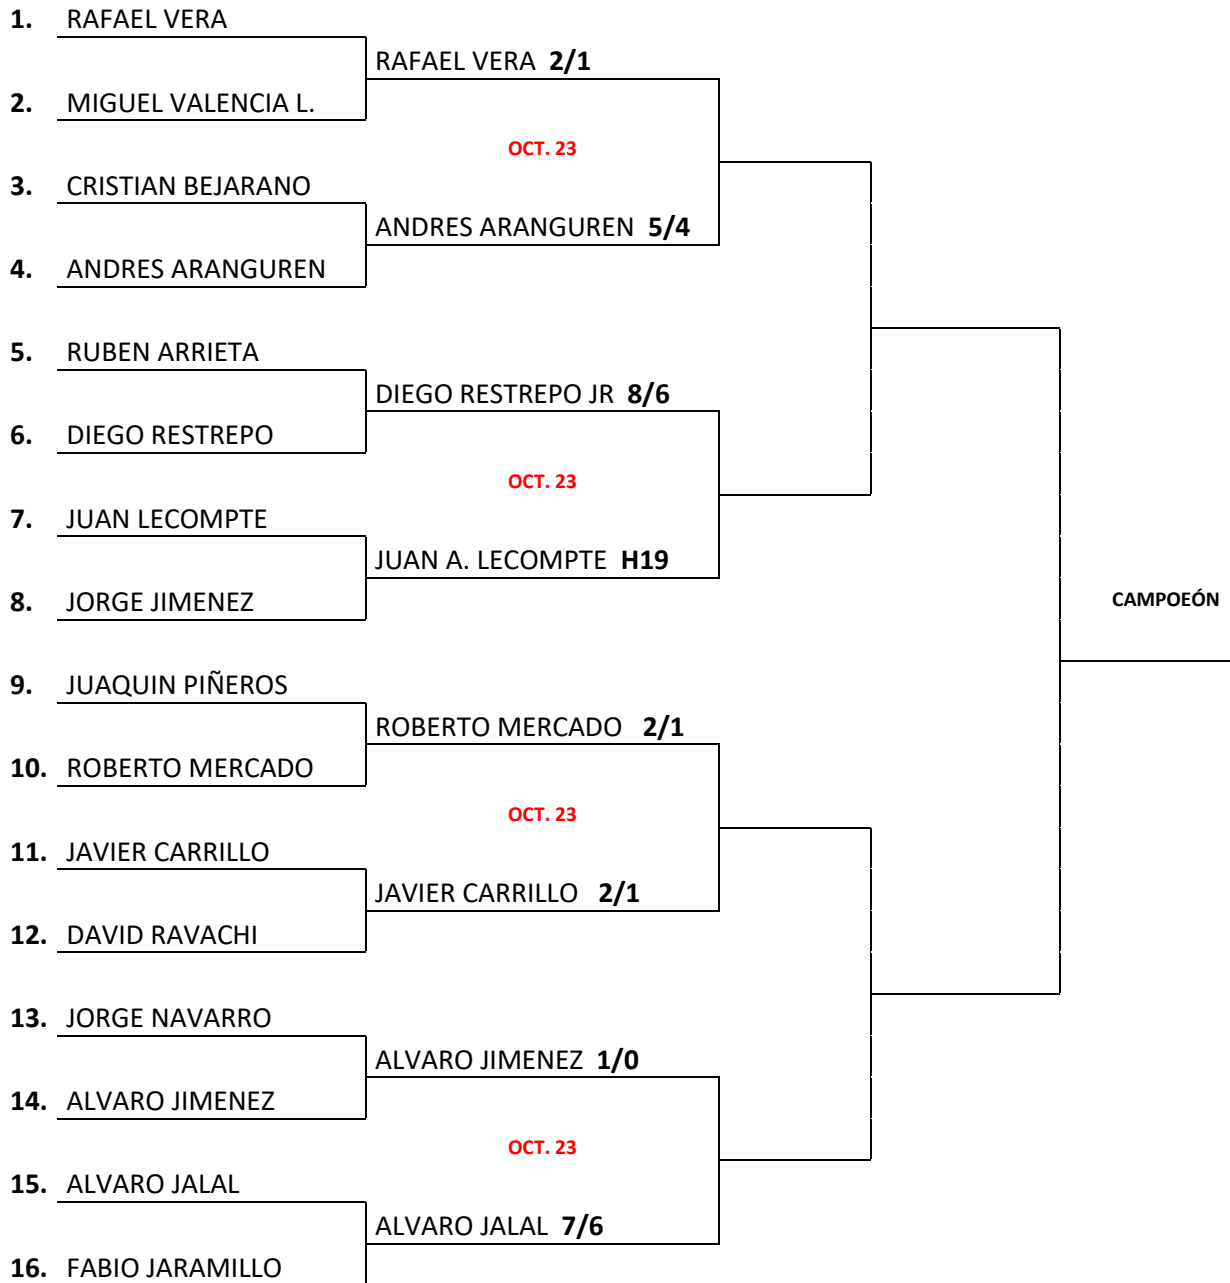

CAMPEONATO INTERNO INDIVIDUAL "MATCH PLAY 2021"

SEGUNDA CATEGORIA